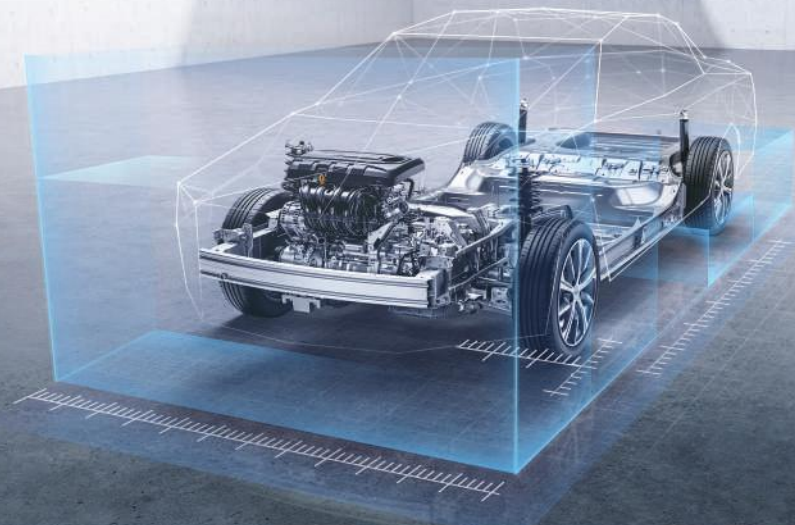

Auto-folding rear view mirror

17 inch alloy wheels

**Luxurious suede zero pressure seat
6-way electric adjustment
85% soft material coverage rate**

12.3" HD digital instruments

8" Central media screen

A close-up view of a car's sunroof, showing the dark interior trim and the bright blue sky visible through the opening. The sun is shining brightly, creating a lens flare effect. The text "Sunroof" is overlaid in the top left corner.

Nearly 1.5m
transverse space

Cruise control system

Rear view camera

Electronic parking brake + Autohold

Hill start assist

Advanced BMA platform

6 SRS Airbags

BOSCH 9.3 ESP system

EMGRAND

Smooth and fuel-efficient 1.5L engine

8 CVT transmission

Specifications

Length*width*height (mm*mm*mm)	4638/1822/1460	Transmission	CVT
Wheelbase (mm)	2650	Maxium power (hp/rpm)	76
Fuel tank capacity (L)	50	Maxium torque (Nm/rpm)	142
Engine	1.5L		