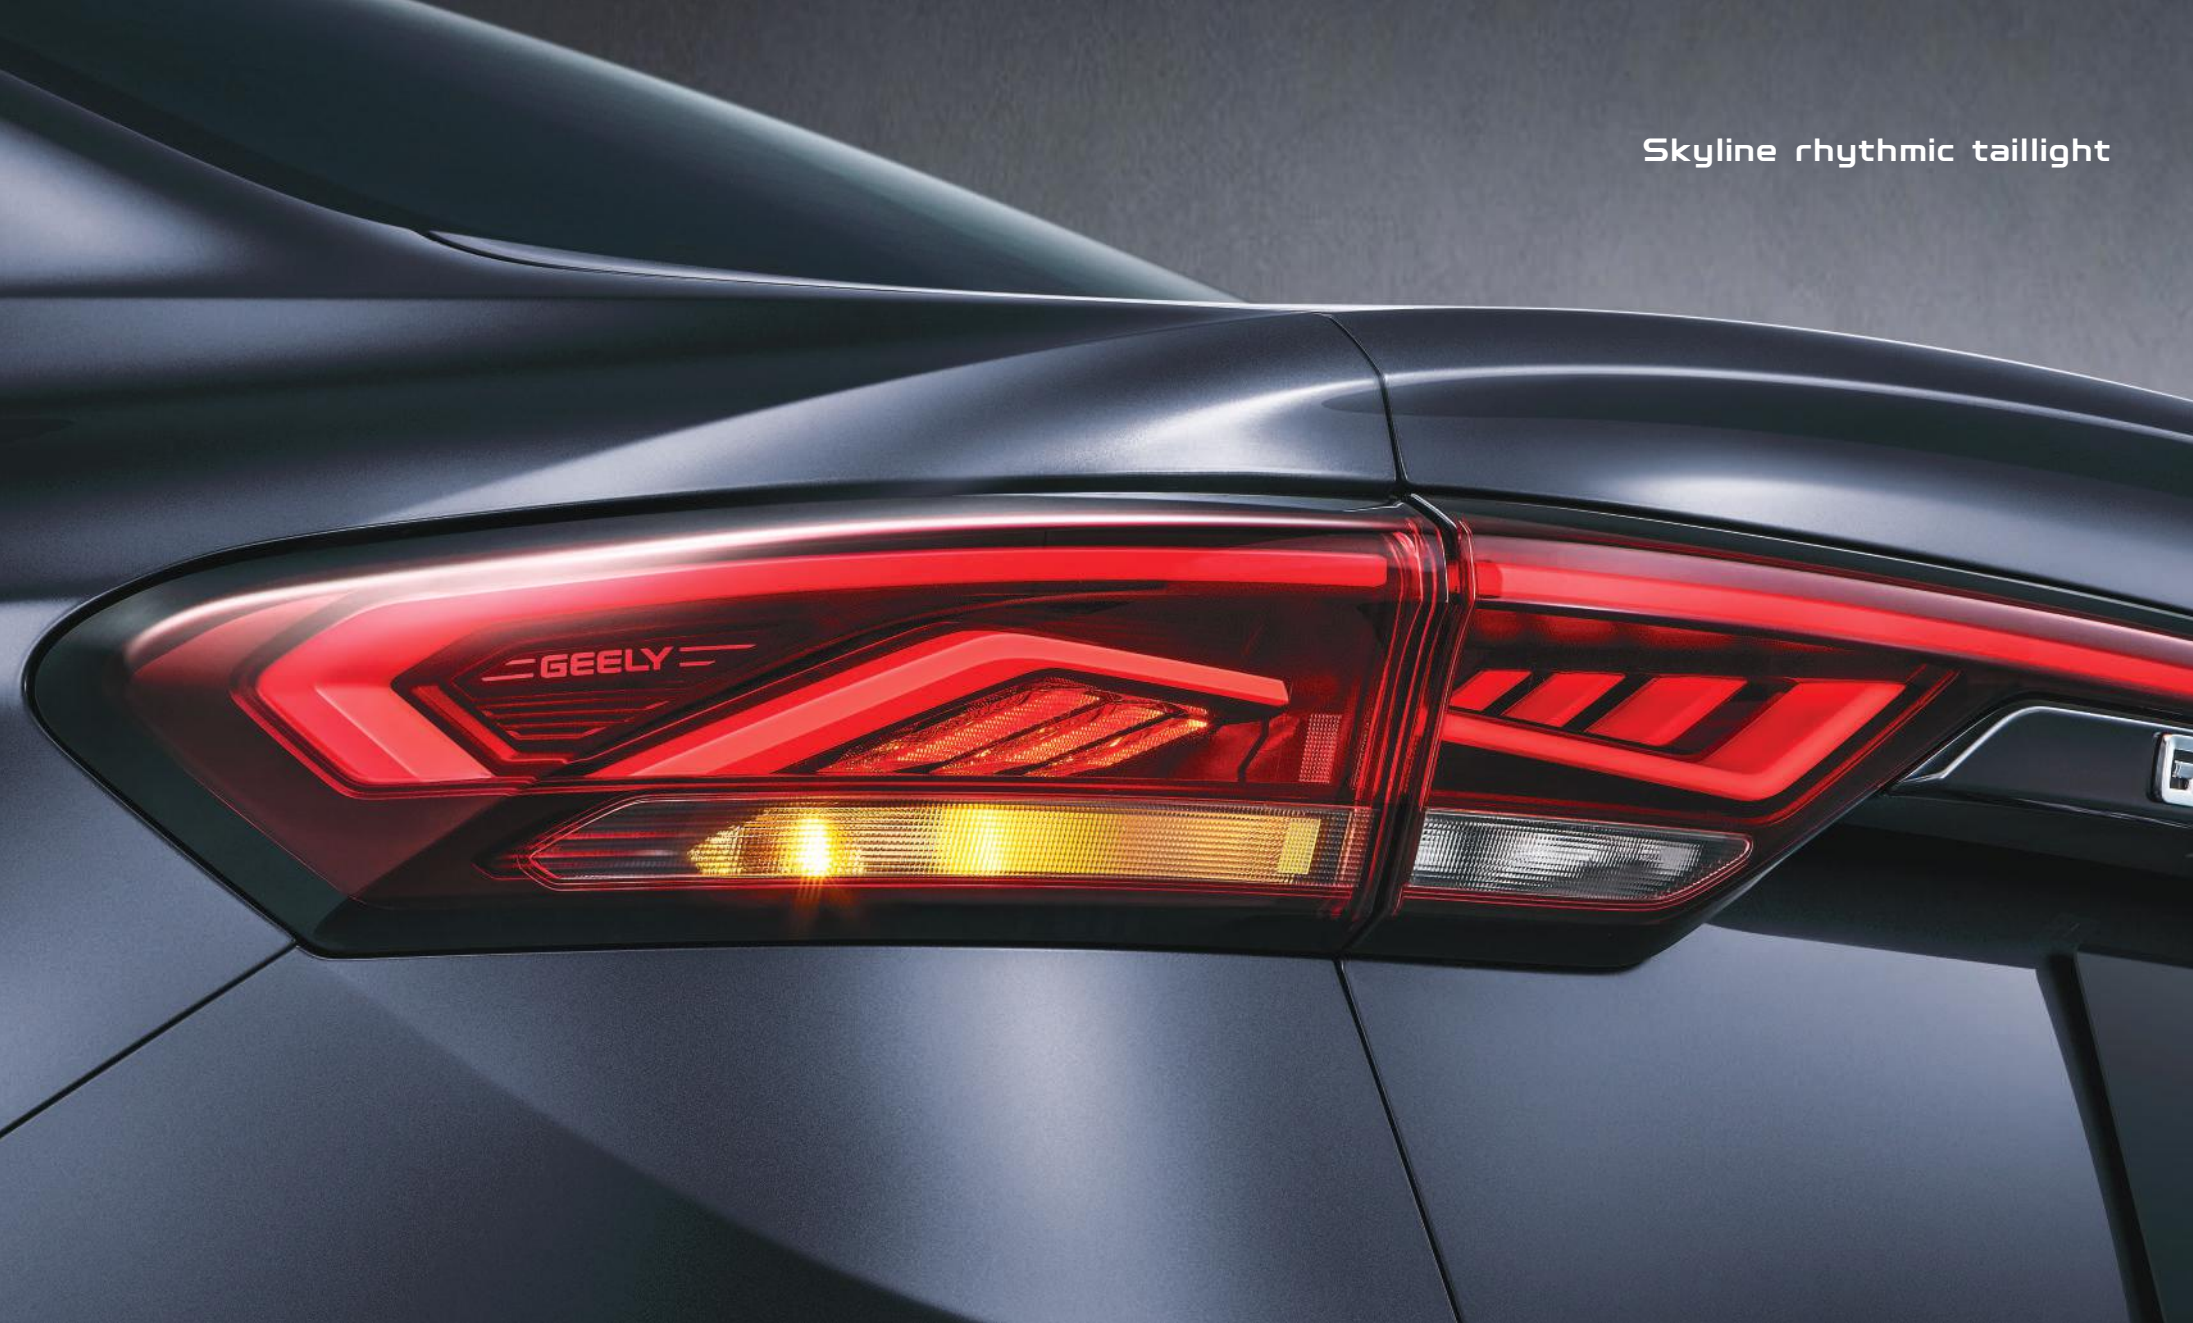

Be in style

ALL-NEW
EMGRAND

ALL-NEW
EMGRAND

EMGRAND

Automatic LED headlights

Energy pulse vertical grille

Unique through-type rhythmic taillights

Skyline rhythmic taillight

Auto-folding rear view mirror

17 inch alloy wheels

**Luxurious suede zero pressure seat
6-way electric adjustment
85% soft material coverage rate**

12.3" HD digital instruments

8" Central media screen

A close-up view of a car's sunroof, showing the dark interior trim and the bright blue sky visible through the opening. The sun is shining brightly, creating a lens flare effect. The text "Sunroof" is overlaid in the top left corner.