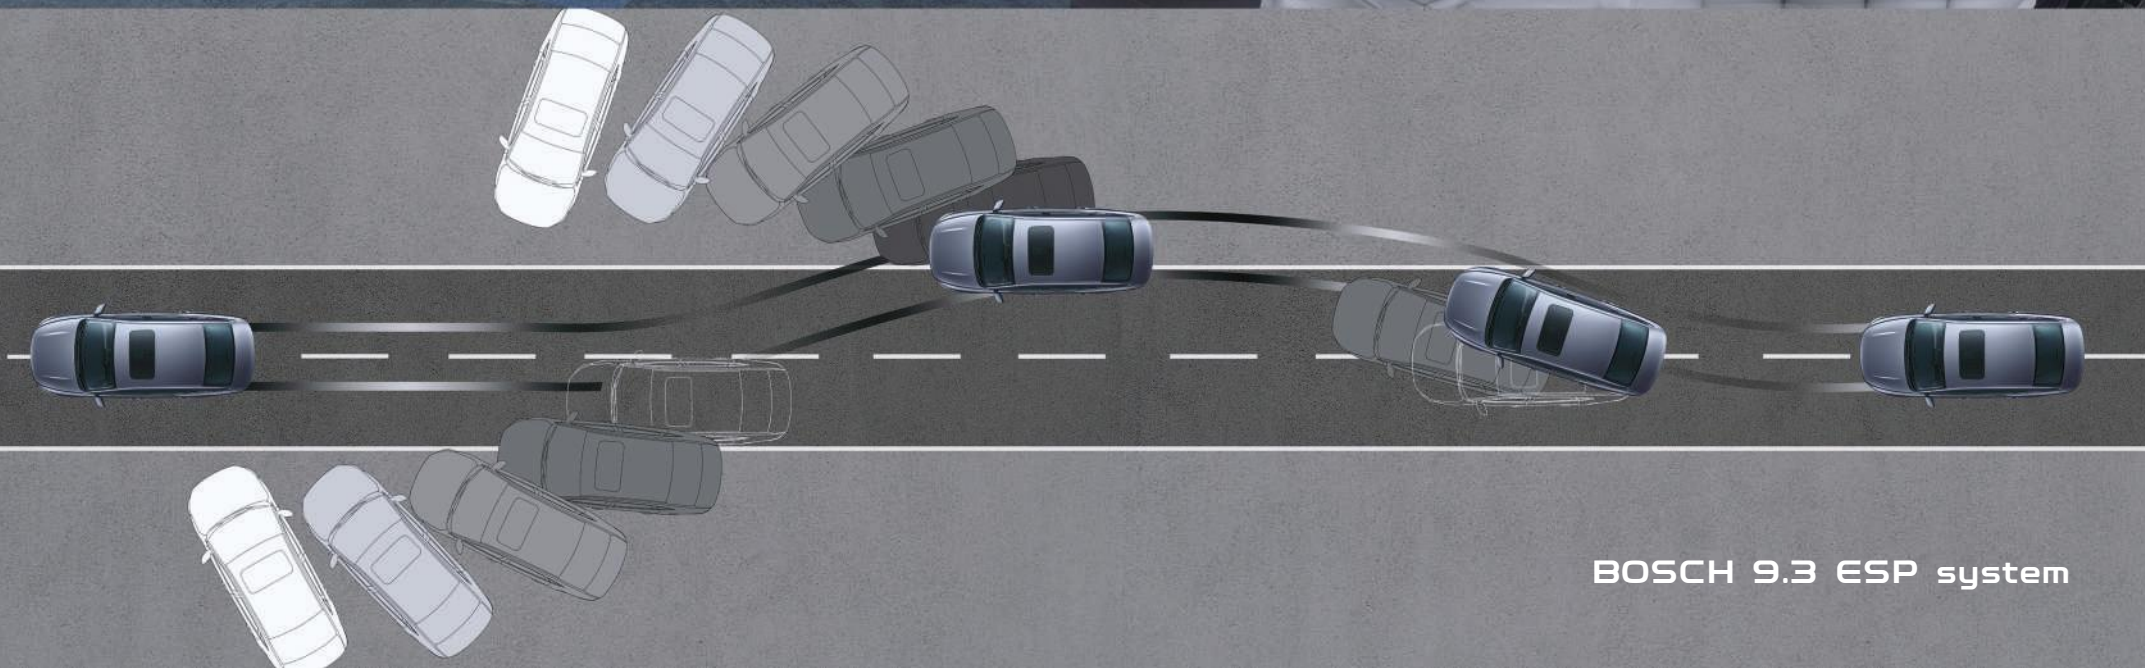

Nearly 1.5m
transverse space

Cruise control system

Rear view camera

Electronic parking brake + Autohold

Hill start assist

Advanced BMA platform

6 SRS Airbags

BOSCH 9.3 ESP system