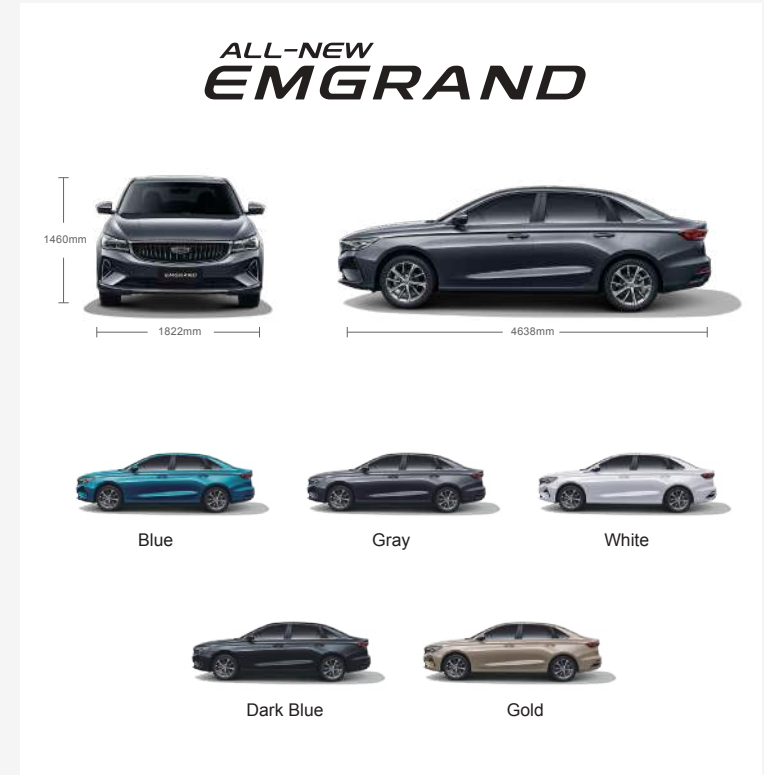

Specifications

Length*width*height (mm*mm*mm)	4638/1822/1460	Transmission	CVT
Wheelbase (mm)	2650	Maxium power (hp/rpm)	76
Fuel tank capacity (L)	50	Maxium torque (Nm/rpm)	142
Engine	1.5L		

Standard Options

Safety system (ESP+EBD+TCS+HAC+BOS+ABS+BA) | TPMS | Daytime running lamps | LED rear lamps | Electric windows | Rear view mirror lens electric adjustment | Air conditioning rear air outlet | 8" Central media screen | Fresh air system | Intelligent scenario air conditioning | Back row forgotten reminder

	GS	GF
Seat material	Fabric	Leather
Driver seat adjustment	6-way manual	6-way electric
Speakers	4	6
Airbags	2	6
Headlamp	Halogen	LED
Tire type	195/55 R16	205/50 R17
Spare wheel	T115/70R16	T115/70R16
Auto turn on/off headlamp	•	•
Steering wheel adjust: 4 way, manual	•	•
Rear park radars + Rear view camera	•	•
EPB + Autohold	•	•
Constant temperature microfiber leather	•	•
Remote key to start engine	•	•
Autohold	•	•
Keyless system	•	•
Cruise control system	•	•
Auto-folding rear view mirror	-	•
12.3" HD digital instruments	-	•
Sunroof	-	•
Welcome lamp signal	-	•
Induction open tail door	-	•
Skyline rhythmic taillight	-	•