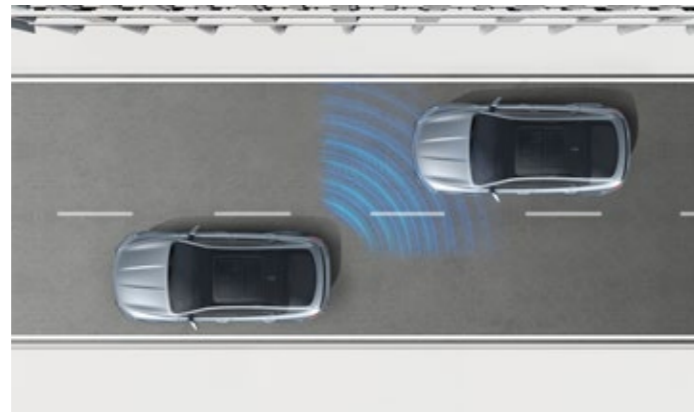

BSD (Blind Spot Detection)