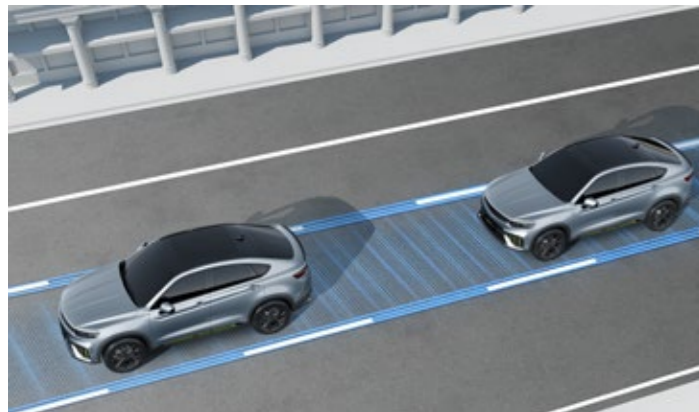

Performance

Built on world-class modular architecture-CMA,
with BorgWarner's intelligent 4WD system, 2.0TD and 8AT.

238Hp
Max. Power

350N · m
Max. Torque

4WD
4 Wheel Drive

LKA (Lane Keeping Assist)