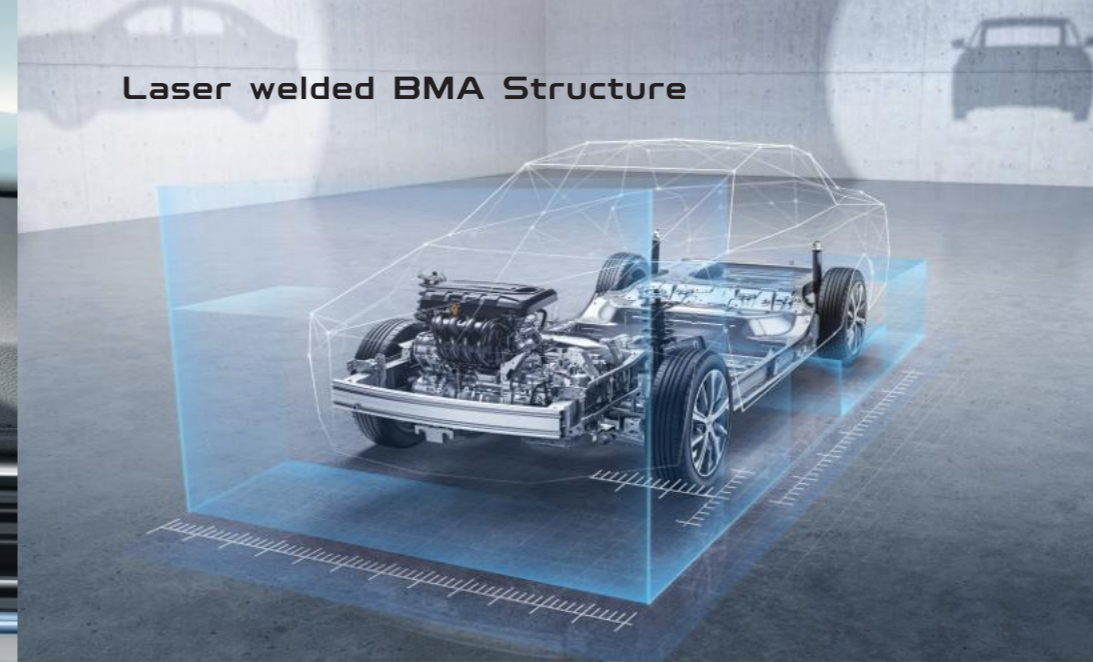

Electric fold-out rearview mirror

17 inch alloy wheels

Luxurious suede zero pressure seat with 6 way electric adjust;
Soft material cladding rate of 85%

12.3" HD digital instruments

12.3" Central media screen

Sunroof

The transverse space is nearly 1.5m

Cruise control system

540 Panoramic Image

Laser welded BMA Structure

6 SRS Airbags

Electronic parking brake + Autohold

Hill start assist

Anti-lock braking system + Electronic brake force distribution

Smooth and fuel efficient 1.5L
4-cylinder D-CVVT engine

6 Speed Automatic Transmission

Parameter	GS	GF
Length (mm)	4638	
Width (mm)	1822	
Height (mm)	1460	
Wheelbase (mm)	2650	
Curb Weight(kg)	1265	
Maxium laden mass (kg)	1665	
Trunk capacity (L)	500	
Fuel tank capacity (L)	50	
Emission standard	Euro VI b	
Type	6AT	
Engine	1.5D	
Max power (HP)	90	
Max torque (Nm)	152	
Drive System	FWD	
0-100km/h acceleration Time (s)	12.6	
Fuel consumption (L/100km)	6.4	
Front disc brake	•	•
Rear Solid plate	•	•
Rear drum brakes	—	—
Drive modeNormal/Sport/ECO	•	•
FR suspension	Mcperson type suspension	
RR suspension	Torsion beam non - independent suspension	
EPB	•	•
Autohold	•	•