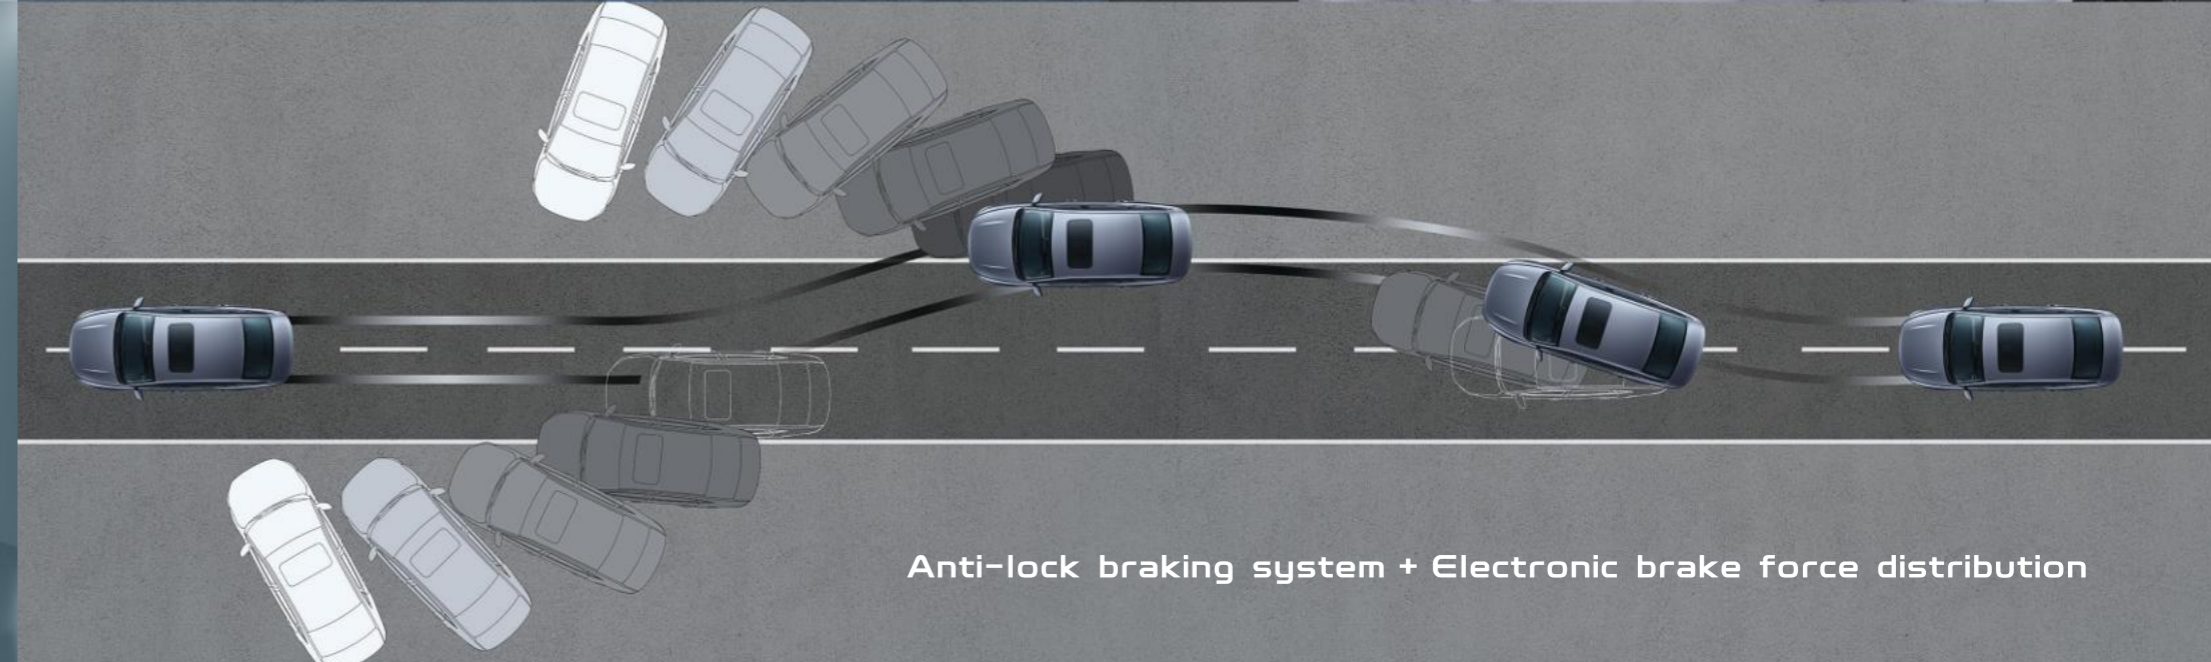

6 Speed Automatic Transmission

Anti-lock braking system + Electronic brake force distribution