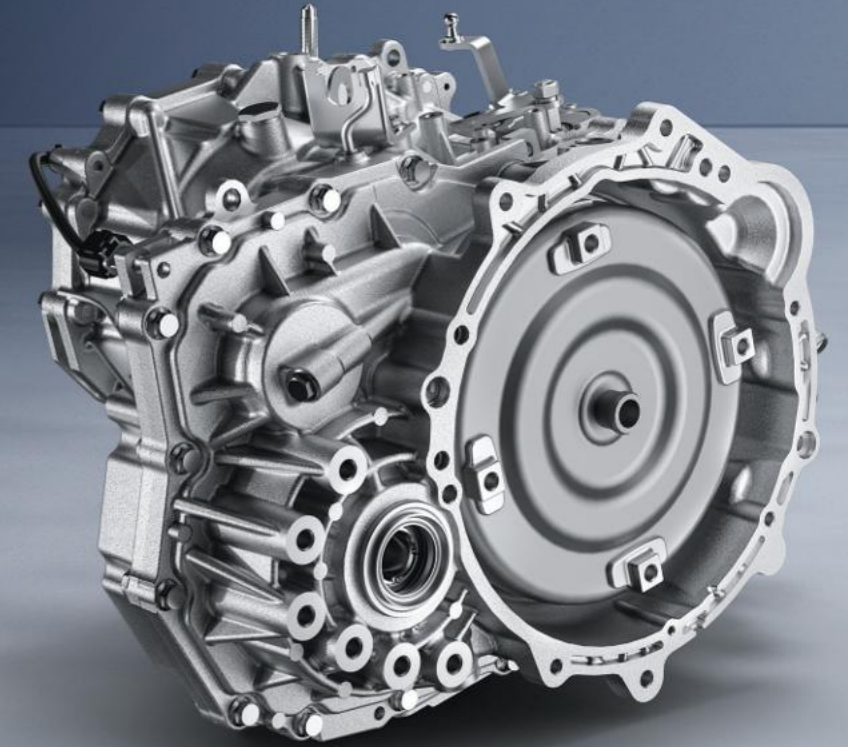

Anti-lock braking system + Electronic brake force distribution

Smooth and fuel efficient 1.5L
4-cylinder D-CVVT engine

6 Speed Automatic Transmission

Parameter	GS	GF
Length (mm)	4638	
Width (mm)	1822	
Height (mm)	1460	
Wheelbase (mm)	2650	
Curb Weight(kg)	1265	
Maxium laden mass (kg)	1665	
Trunk capacity (L)	500	
Fuel tank capacity (L)	50	
Emission standard	Euro VI b	
Type	6AT	
Engine	1.5D	
Max power (HP)	90	
Max torque (Nm)	152	
Drive System	FWD	
0-100km/h acceleration Time (s)	12.6	
Fuel consumption (L/100km)	6.4	
Front disc brake	•	•
Rear Solid plate	•	•
Rear drum brakes	—	—
Drive modeNormal/Sport/ECO	•	•
FR suspension	Mcperson type suspension	
RR suspension	Torsion beam non - independent suspension	
EPB	•	•
Autohold	•	•